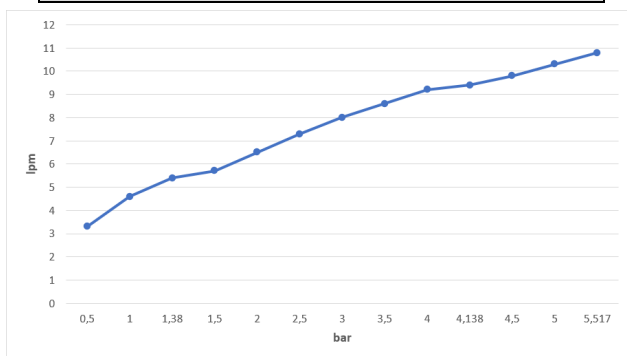

E.C.A. ICON SLIDING RAIL HAND SHOWER SET

Product Description

Product Number	102146060EX
Product Name	Three Functions Sliding Rail Hand Shower Set with Soap Holder
EAN Barcode	8693261113446

Technical Specification

Connection Hose	1,5 m Anti-twist Clamped Flexible Hose
Head Sizes of Hand Shower	106x106 mm
Positioning of Hand Shower Set	Vertically Moveable Bar
Flow Regime	3 Different Flow Type Options
Flow Type Selection	Button Control
Min. Water Pressure	0,5 bar
Max. Water Pressure	10 bars
Recommended Water Pressure	3 bars
Nominal Flow Rate @3bars	8 l/m
Inlet Water Temperature	5°C - 65°C
Supply Connection	G 1/2" Thread
Finishing	Chrome
Body Material	Brass & Plastic

Product Variants

102146064EX	Hand Shower Set with 1,75 m Anti-twist PVC Flexible Hose
102146060xx	xx Localization Product Number

Flow Rate Chart

April 2022

We reserve the right to alter product specification and colors and to make technical modifications without prior notice.