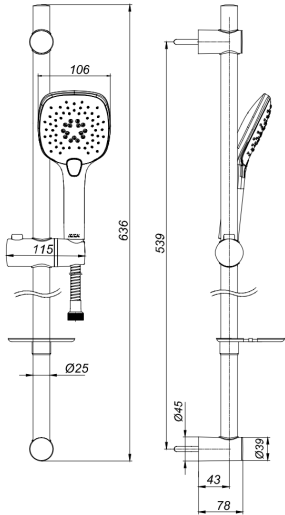

E.C.A. ICON SLIDING RAIL HAND SHOWER SET

Product Description

Product Number	102146060EX
Product Name	Three Functions Sliding Rail Hand Shower Set with Soap Holder
EAN Barcode	8693261113446

Technical Specification

Connection Hose	1,5 m Anti-twist Clamped Flexible Hose
Head Sizes of Hand Shower	106x106 mm
Positioning of Hand Shower Set	Vertically Moveable Bar
Flow Regime	3 Different Flow Type Options
Flow Type Selection	Button Control
Min. Water Pressure	0,5 bar
Max. Water Pressure	10 bars
Recommended Water Pressure	3 bars
Nominal Flow Rate @3bars	8 l/m
Inlet Water Temperature	5°C - 65°C
Supply Connection	G 1/2" Thread
Finishing	Chrome
Body Material	Brass & Plastic

Product Variants

102146064EX	Hand Shower Set with 1,75 m Anti-twist PVC Flexible Hose
102146060xx	xx Localization Product Number

Flow Rate Chart

April 2022

We reserve the right to alter product specification and colors and to make technical modifications without prior notice.