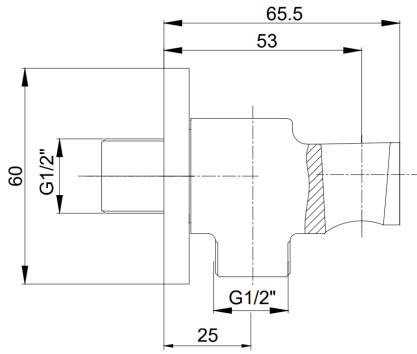

## E.C.A. SHOWER HEAD HOOK

Product Description	
Product Number	102199603EX
Product Name	Shower Head Hook
EAN Barcode	8693261107384

Technical Specification	
Min. Water Pressure	0,5 bar
Max. Water Pressure	10 bars
Recommended Water Pressure	3 bars
Inlet Water Temperature	5°C - 65°C
Supply Connection	G 1/2" Thread
Shower Outlet Connection	G 1/2" Thread
Finishing	Chrome
Body Material	Brass