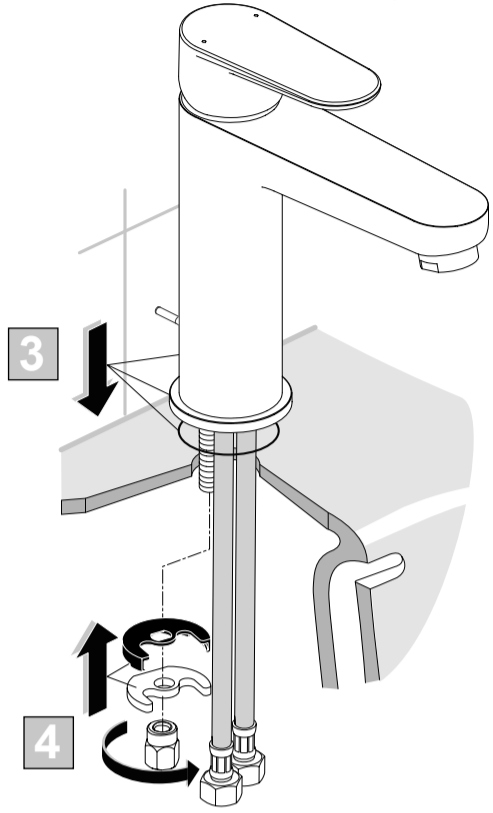

B D131 XG

B D132 XG

Ideal Standard

CERAFINE MODEL O

03.2021 / B565113

Ideal Standard International NV
Corporate Village – Gent Building
Da Vincilaan 2
1935 Zaventem
Belgium
<http://www.idealstandardinternational.com>