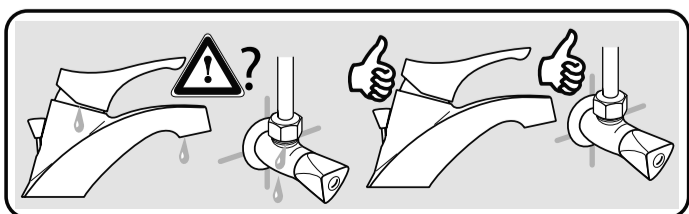

B D131 XG

B D132 XG

Ideal Standard

CERAFINE MODEL O

03.2021 / B565113

Ideal Standard International NV
Corporate Village – Gent Building
Da Vincilaan 2
1935 Zaventem
Belgium
<http://www.idealstandardinternational.com>