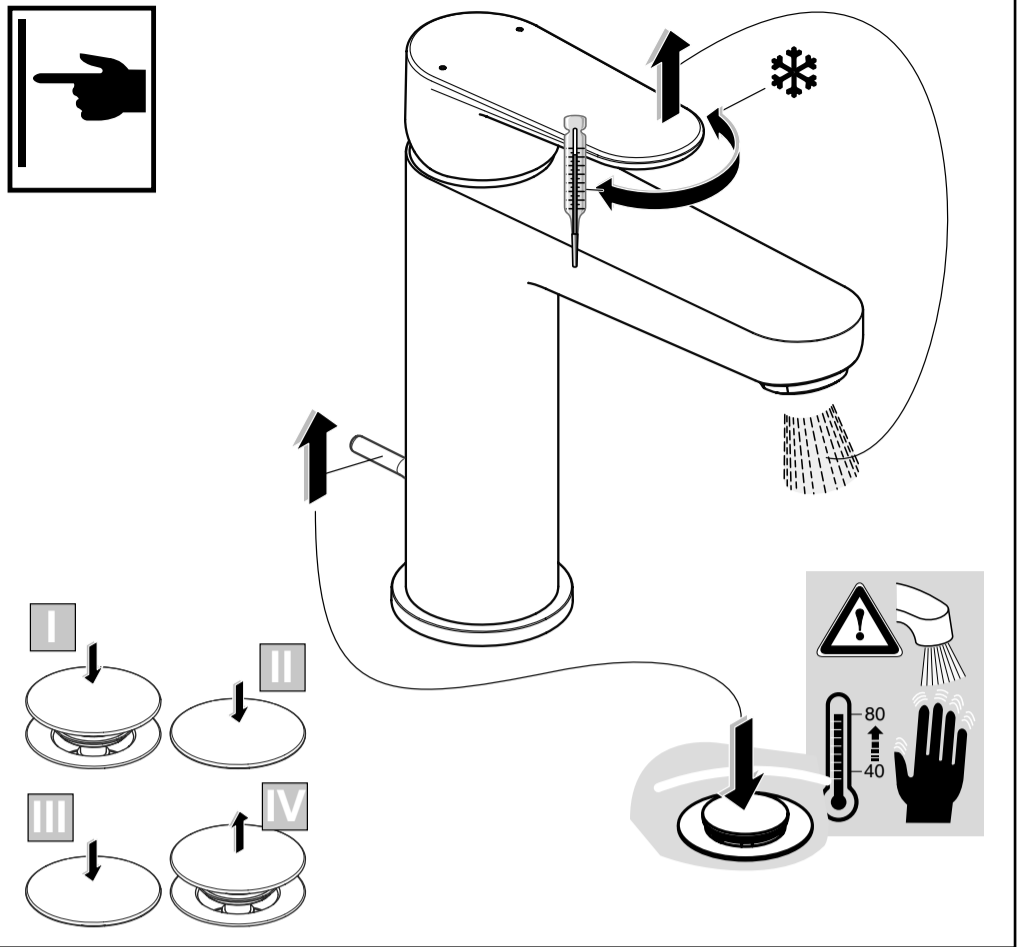

B D131 XG

B D132 XG

Ideal Standard

CERAFINE MODEL O

03.2021 / B565113

Ideal Standard International NV
Corporate Village – Gent Building
Da Vincilaan 2
1935 Zaventem
Belgium
<http://www.idealstandardinternational.com>