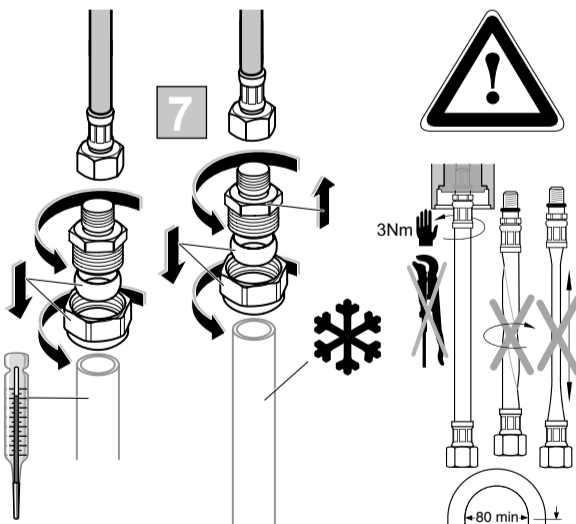

B D131 XG

B D132 XG

Ideal Standard

CERAFINE MODEL O

03.2021 / B565113

Ideal Standard International NV
Corporate Village – Gent Building
Da Vincilaan 2
1935 Zaventem
Belgium
<http://www.idealstandardinternational.com>