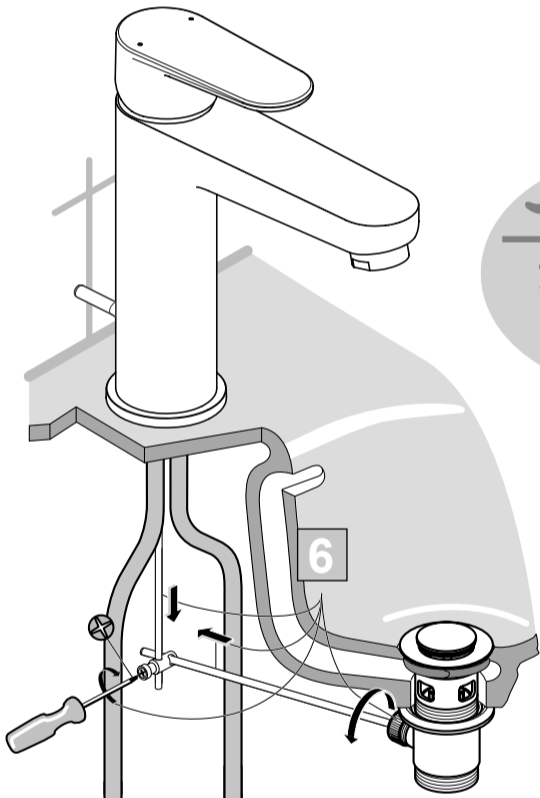

B D131 XG

B D132 XG

Ideal Standard

CERAFINE MODEL O

03.2021 / B565113

Ideal Standard International NV
Corporate Village – Gent Building
Da Vincilaan 2
1935 Zaventem
Belgium
<http://www.idealstandardinternational.com>