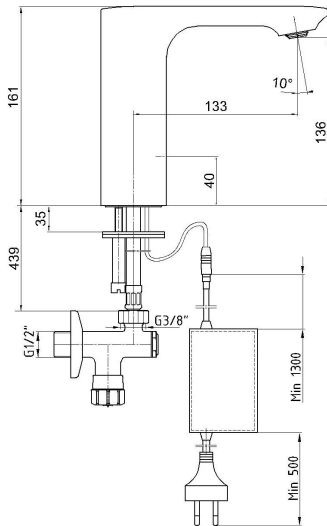

E.C.A. COMPACT INFRARED BASIN TAP

Product Description	
Product Number	108108043EX
Product Name	Mains Operated Basin Tap
EAN Barcode	8693261063000

Technical Specification	
Aerator	Neoperl Slim Air
Cartridge Type	Solenoid Valve – 6V
Min. Water Pressure	0,5 bar
Max. Water Pressure	10 bars
Recommended Water Pressure	3 bars
Nominal Flow Rate @3bars	5 l/m
Inlet Water Temperature	5°C - 65°C
Supply Connection	450 mm G 3/8" Flexible Connection Hose
Supply Power	Adapter 220/6V
Finishing	Chrome
Body Material	Brass

Product Variants	
108108043STEX	Basin Tap Water Saving 1,3 l/m
108108038EX	Battery Operated Basin Tap
108108043xx	xx Localization Product Number

Flow Rate Chart

January 2021

We reserve the right to alter product specification and colors and to make technical modifications without prior notice.