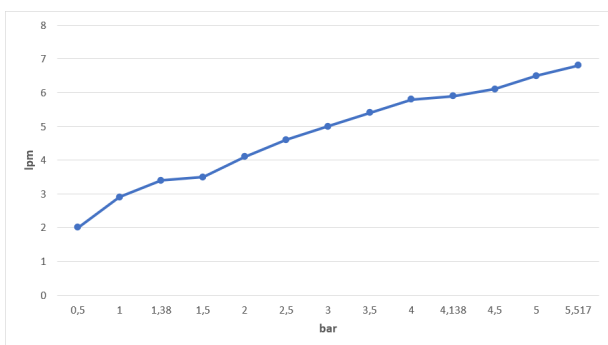

E.C.A. COMPACT INFRARED BASIN TAP

Product Description	
Product Number	108108043EX
Product Name	Mains Operated Basin Tap
EAN Barcode	8693261063000

Technical Specification	
Aerator	Neoperl Slim Air
Cartridge Type	Solenoid Valve – 6V
Min. Water Pressure	0,5 bar
Max. Water Pressure	10 bars
Recommended Water Pressure	3 bars
Nominal Flow Rate @3bars	5 l/m
Inlet Water Temperature	5°C - 65°C
Supply Connection	450 mm G 3/8" Flexible Connection Hose
Supply Power	Adapter 220/6V
Finishing	Chrome
Body Material	Brass

Product Variants	
108108043STEX	Basin Tap Water Saving 1,3 l/m
108108038EX	Battery Operated Basin Tap
108108043xx	xx Localization Product Number

Flow Rate Chart

January 2021

We reserve the right to alter product specification and colors and to make technical modifications without prior notice.