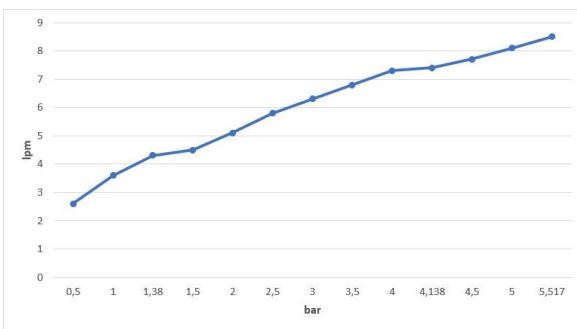

Product Description	
Product Number	102188038HEX
Product Name	Basin Mixer without Waste Set
EAN Barcode	8693261069125

Technical Specification	
Aerator	Neoperl Slim Air HC
Cartridge Type	Ø25 mm Ceramic Cartridge
Min. Water Pressure	0,5 bar
Max. Water Pressure	10 bars
Recommended Water Pressure	3 bars
Nominal Flow Rate @3bars	6,3 l/m
Inlet Water Temperature	5°C - 65°C
Supply Connection	600 mm G 3/8" Flexible Connection Hoses
Finishing	Chrome with Hygiene Plating
Body Material	Brass

Product Variants	
102188038HSTEX	Basin Mixer Water Saving 5 l/m
102188104HEX	Basin Mixer with Metal Pop-Up Waste Set
102188038Hxx	xx Localization Product Number

Flow Rate Chart

Design Awards

January 2021