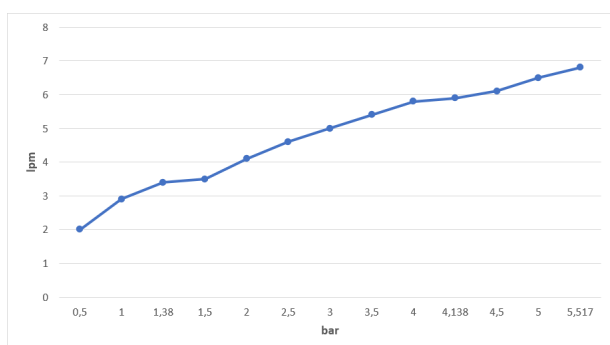

E.C.A. COMPACT INFRARED TALL TYPE BASIN MIXER

Product Description

Product Number	108108045EX
Product Name	Mains Operated Basin Mixer without Waste Set
EAN Barcode	8693261063024

Technical Specification

Aerator	Neoperl Slim Air
Cartridge Types	Adjusting Shaft for Temperature Control Solenoid Valve - 6V for On/Off Control
Min. Water Pressure	0,5 bar
Max. Water Pressure	10 bars
Recommended Water Pressure	3 bars
Nominal Flow Rate @3bars	5 l/m
Inlet Water Temperature	5°C - 65°C
Supply Connection	700 mm G 3/8" Flexible Connection Hoses
Supply Power	Adapter 220/6V
Finishing	Chrome
Body Material	Brass

Product Variants

108108045STEX	Basin Mixer Water Saving 1,3 l/m
108108036EX	Battery Operated Basin Mixer without Waste Set
108108045xx	xx Localization Product Number

Flow Rate Chart

January 2021

We reserve the right to alter product specification and colors and to make technical modifications without prior notice.