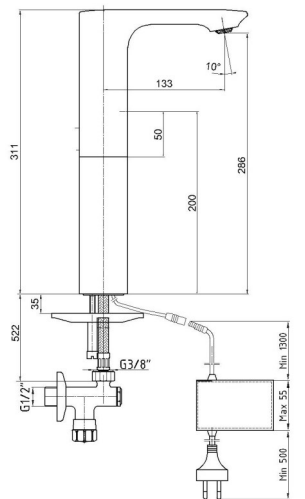

E.C.A. COMPACT INFRARED TALL TYPE BASIN MIXER

Product Description

Product Number	108108045EX
Product Name	Mains Operated Basin Mixer without Waste Set
EAN Barcode	8693261063024

Technical Specification

Aerator	Neoperl Slim Air
Cartridge Types	Adjusting Shaft for Temperature Control Solenoid Valve - 6V for On/Off Control
Min. Water Pressure	0,5 bar
Max. Water Pressure	10 bars
Recommended Water Pressure	3 bars
Nominal Flow Rate @3bars	5 l/m
Inlet Water Temperature	5°C - 65°C
Supply Connection	700 mm G 3/8" Flexible Connection Hoses
Supply Power	Adapter 220/6V
Finishing	Chrome
Body Material	Brass

Product Variants

108108045STEX	Basin Mixer Water Saving 1,3 l/m
108108036EX	Battery Operated Basin Mixer without Waste Set
108108045xx	xx Localization Product Number

Flow Rate Chart

January 2021

We reserve the right to alter product specification and colors and to make technical modifications without prior notice.