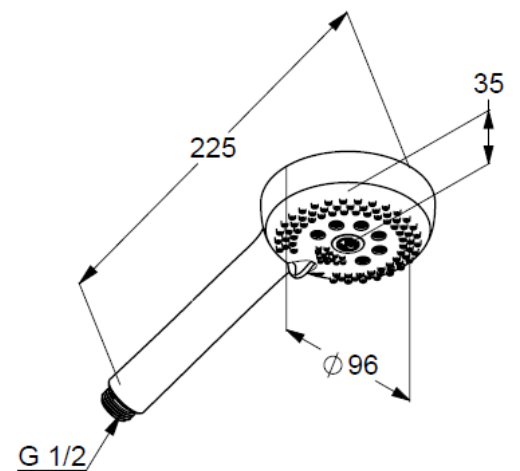

Technische Daten/ Technical Data

KLUDI LOGO
hand shower 3 S
DN 15

Ref.:
6830005-00WR9

Finishes:
05 chrome

Product description
Manufacturer KLUDI GmbH & Co. KG
Typ: KLUDI LOGO
hand shower 3 S
Ref.: 6830005-00WR9

hand shower 3 S
3 spray pattern
Volumen/ booster/ smoth
with cleaning system
connection G½
sieve seal
flow rate at 3 bar 8 l/min.

Produktabbildung/ Product picture

Maßzeichnung/ Dimensional drawing

Durchfluss/ Flow rate